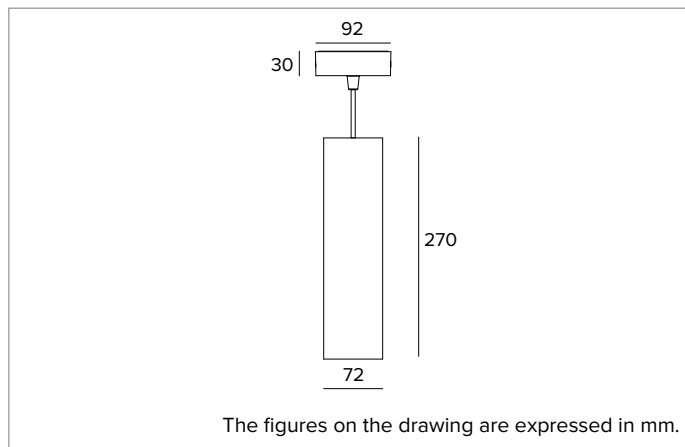

1T9798EL | LABEL 7 - Suspension

LED suspension fixture for direct light emission powered by mains voltage

| | 3000K | H(m) | D(m) | Emax(lx) | | |
|---------------|-----------------|------|--------|----------|------|-----|
| | Ra90 | | 16° | | | |
| Fixture Power | 12W | 1 | 0.28 | 7674 | | |
| Source Flux | 1451lm | 2 | 0.56 | 1918 | | |
| Fixture Flux | 965lm | 3 | 0.84 | 853 | | |
| Efficacy | 83lm/W | 4 | 1.11 | 480 | | |
| TS1871 | Imax=5289cd/klm | Imax | 7674cd | 5 | 1.39 | 307 |

CCT nominal: 3000K

Lifetime (L80/B10): >50000h tq +25°C

ILLUMINOTECHNICAL CHARACTERISTICS

SP Version - metallised polycarbonate precision optics, a holographic diffusion filter and a black silicone cut off ring.

Optic: REFLECTOR

Beam angles: SP

Optical efficiency: 66%

Fixture flux: 965lm

Luminous efficacy: 83lm/W

Photobiological safety: Compliant with RG1 low risk group

MECHANICAL CHARACTERISTICS

Cylindrical body in aluminum obtained from an extrusion process and coated with powder paint.

Colour and finish: Deep black

Dimensions: D=72mm

Weight: 1.26Kg

Degree of protection: IP20

ELECTRICAL CHARACTERISTICS

Electronic ON-OFF version with the power supply integrated in the body of the fixture. Luminaire compliant with EN 60598-2-22 for power supply from a centralised emergency system CPSS (Central Power Supply System), not incorporated in the luminaire - high risk areas excluded. The default power and flux are 100% in AC and 100% in DC.